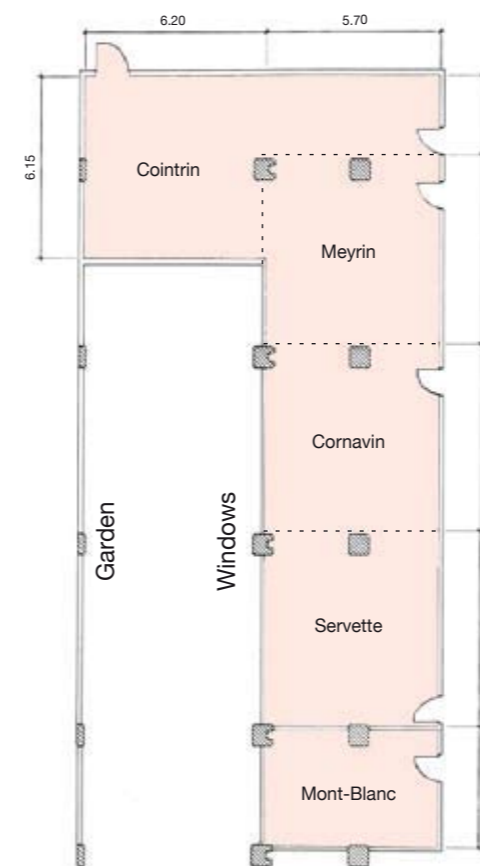

RAMADA
PARK HOTEL GENEVA

75-77 Av. Louis-Casali, 1216 Cointrin, Geneva, Switzerland
tel + 41 (0)22 710 30 00, fax + 41(0)22 710 31 00
info@ramadaparkhotel.ch, www.ramadaparkhotel.ch