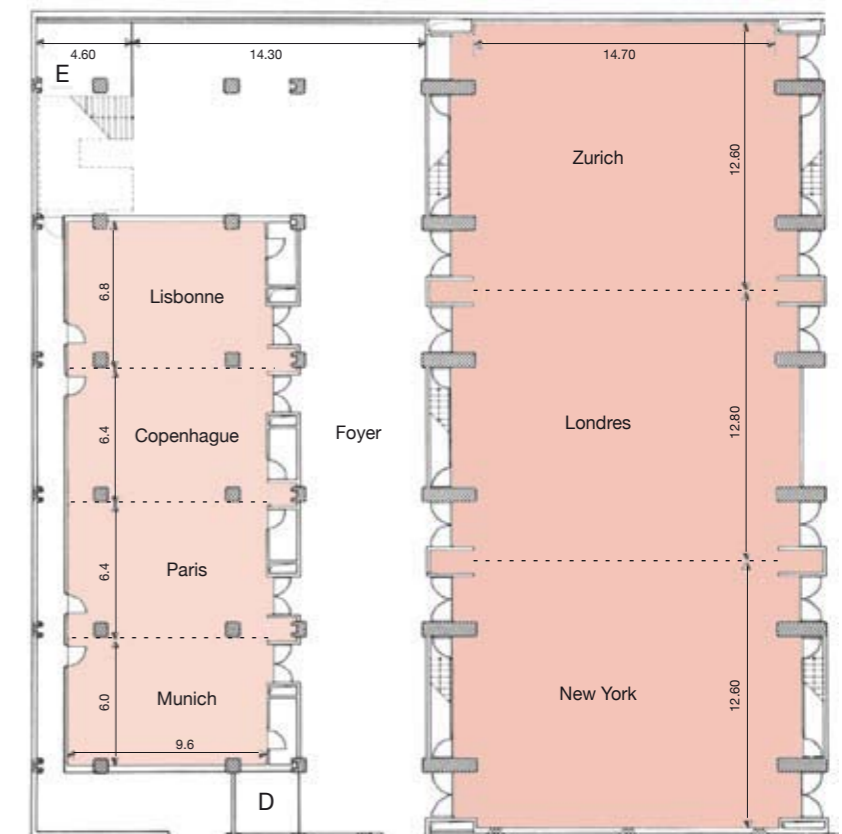

RAMADA
PARK HOTEL GENEVA

75-77 Av. Louis-Casali, 1216 Cointrin, Geneva, Switzerland
tel + 41 (0)22 710 30 00, fax + 41(0)22 710 31 00
info@ramadaparkhotel.ch, www.ramadaparkhotel.ch