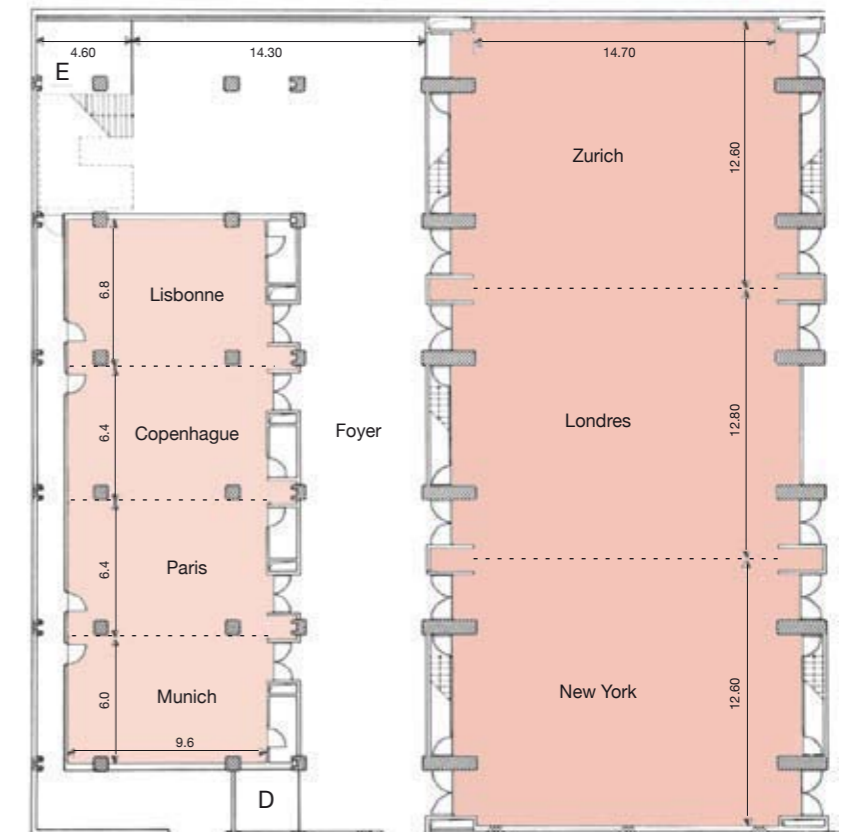

RAMADA
PARK HOTEL GENEVA

75-77 Av. Louis-Casaï, 1216 Cointrin, Geneva, Switzerland
tel + 41 (0)22 710 30 00, fax + 41(0)22 710 31 00
info@ramadaparkhotel.ch, www.ramadaparkhotel.ch