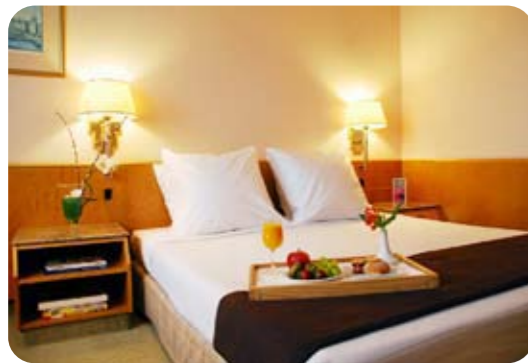

hôtel hotel

- 308 chambres, chambres Business et suites insonorisées, climatisées avec salle de bain, téléphone, minibar, télévision, coffre-fort et connexion internet sans fil
- 2 restaurants et 1 bar
- Business centres, salle de fitness, sauna, service de massages

- 308 soundproofed and air-conditioned rooms, Business rooms and suites with bathroom, telephone, minibar, television, safe and wireless internet connexion
- 2 restaurants and 1 bar
- Business centres, fitness room, sauna, massage service

situation location

Le Ramada Park Hotel Genève est situé à 500 mètres de l'aéroport international de Genève, de la gare de Genève-Cointrin, de Geneva Palexpo et du centre commercial Balexert, ainsi qu'à 10 minutes du centre-ville.

Une navette gratuite assure une liaison avec l'aéroport. Une station de taxis et un arrêt de bus des transports publics se trouvent devant l'hôtel. Un ticket gratuit pour les transports publics est offert pour toute la durée de votre séjour à l'hôtel. Parking souterrain disponible.

The Ramada Park Hotel Geneva is located at 500 meters of the Geneva International Airport, the Cointrin railway station, the Geneva Palexpo, the Balexert shopping centre and only 10 minutes from downtown.

Free shuttle bus to and from the airport. A taxi stand and public transport bus stop are in front of the hotel. A free public transport card is offered during your entire stay at the hotel. Underground parking available.