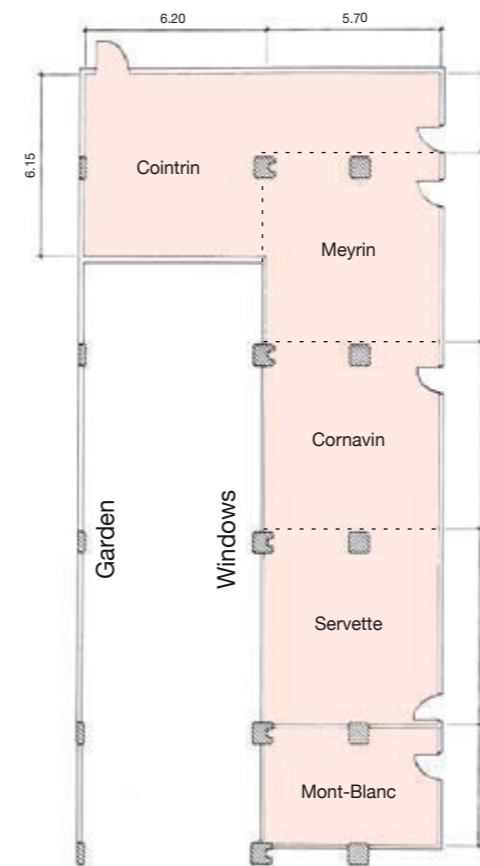

RAMADA
PARK HOTEL GENEVA

75-77 Av. Louis-Casaï, 1216 Cointrin, Geneva, Switzerland
tel + 41 (0)22 710 30 00, fax + 41(0)22 710 31 00
info@ramadaparkhotel.ch, www.ramadaparkhotel.ch